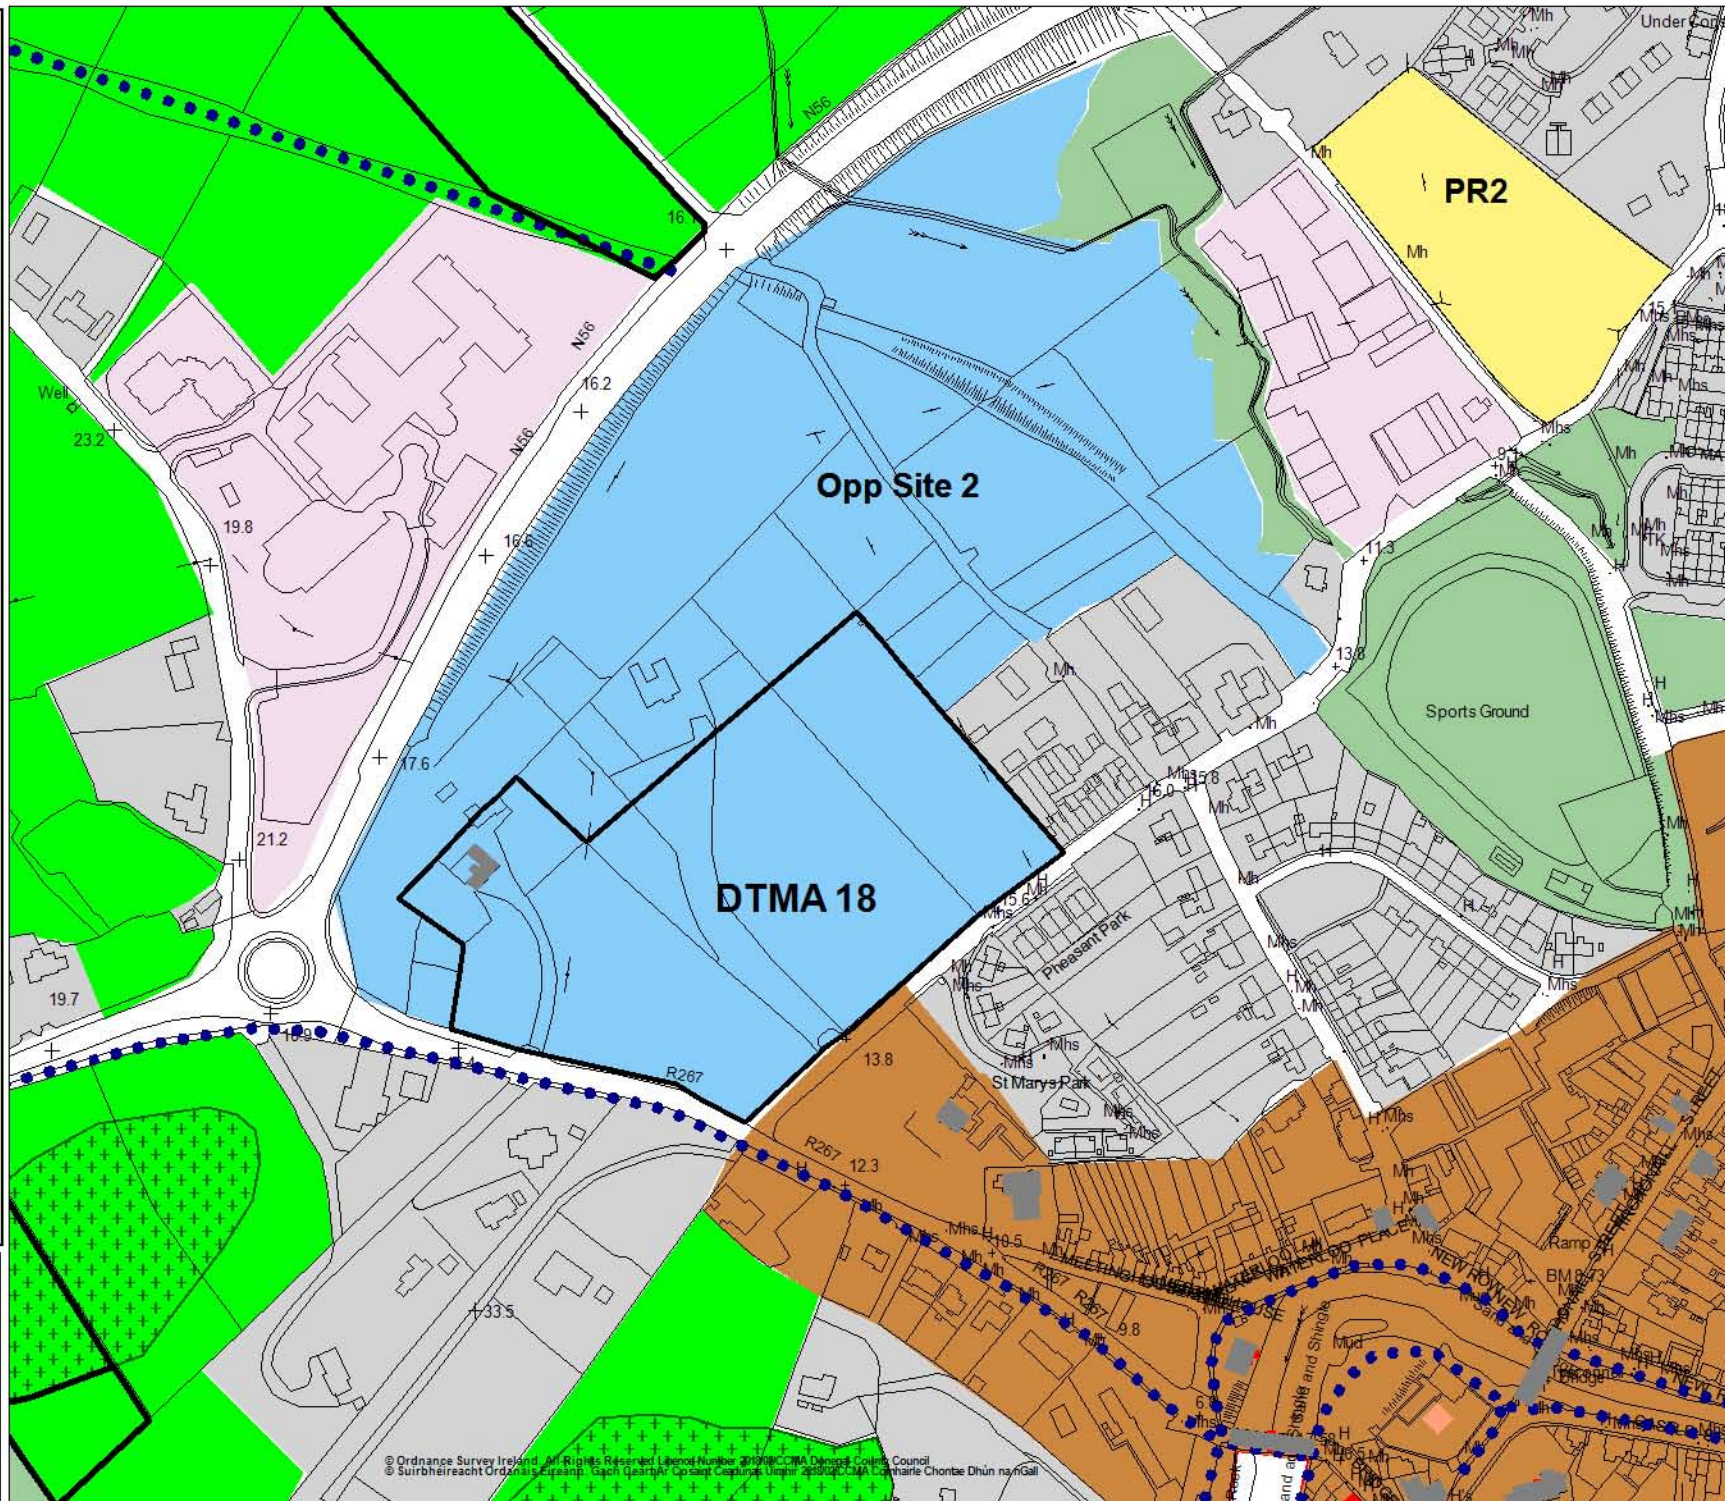

The Draft Seven
Strategic
Towns
Local Area Plan
2018-2024

Dréachtphlean Limistéir
Áitiúil na Seacht mBaile
Straitéiseacha
2018-2024

Donegal Town
Baile Dhún na nGall

Proposed
Material Alteration
DTMA 18

Athrú Ábhartha Beartaithe
DTMA 18

Amend the zoning of the
lands to include the
area delineated, as
'Town Centre' as well
as remaining as part
of 'Opportunity Site 2,'

Leasaigh criosú talún leis
an gceantar atá líníthe mar
'Lár an Bhaile' a thabhairt
san áireamh chomh maith
leis an gcuid atá fágtha de
'Láithreán Deise 2'

Legend/Eochair Eolais

Donegal Town
Material Alteration
Baile Dhún na nGall
Athrú Ábhar